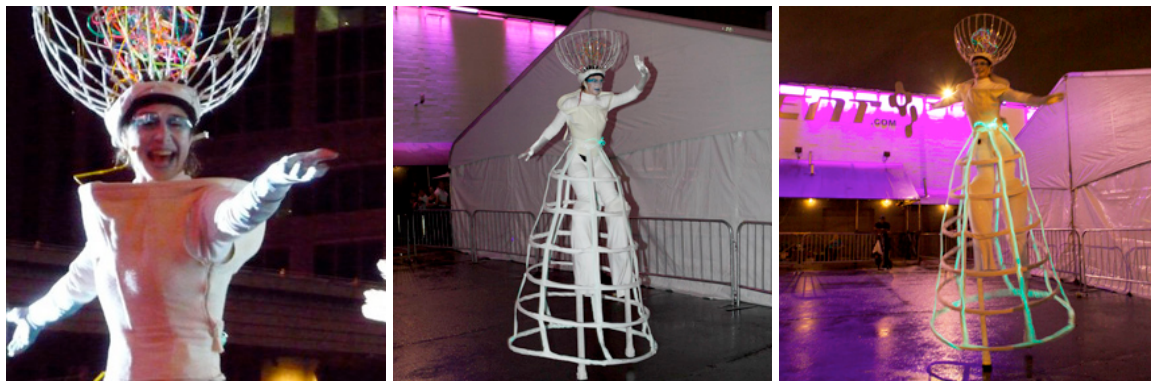

ITEM #407 - WHITE QUEEN STILTER

DESCRIPTION: White Queen with EL wire (illuminated UV) running through her hat and hoop skirt! Excellent for night shows with very little light. This character looks great and is a lot of fun

DURATION: 45 minute Sets

COSTUME: All White costume with hoop skirt and hat with EL wire

TECH REQUIREMENTS:

- 5' platform to set up on stilts.
- 12' ceiling clearance.
- Private , safe and secure change room.
- Water.