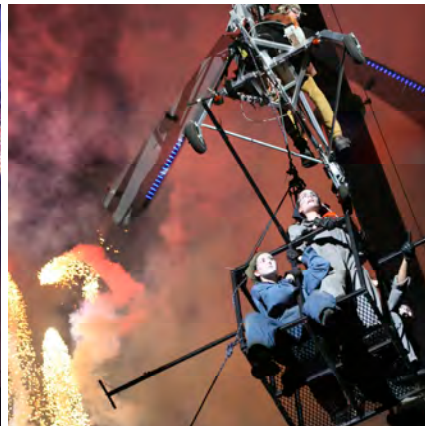

The Aviator is a homage to one of our group's favorite movies - Mad Max. This is the previously untold story of the gyro captain and his travels through his surreal post apocalyptic world.

As with most stories that takes place after some unspecified cataclysmic event the characters are desperate yet heroic. Their focus is on food, water, shelter and in this case, above all else – FUEL! It is the Aviators' quest for fuel that takes him directly to the doorstep of his enemy, the Oil Baroness. The Oil Baroness is the keeper of the fuel (ultimate power) and the owner of the one last functioning oil derrick. She has enslaved an army of misfits to do her work and a legion of guards protect her oil. Can our Aviator talk her out of a little fuel? Watch this classic story of good versus evil unravel and go spectacularly out of control.

SHOW HIGHLIGHTS

- •50-Minute Long Seamless Story-line
- •Stage & Street Based Theatrical Performance
- •Processional (in the audience) Performances
- •Aerial Dance Trapeze
- •Pedal Powered Pyro Fueled Gyro Copter
- •30' Tall Fire Spewing Oil Derrick (oil pump that acts like a huge teeter-totter)
- •Stilt Walking Bad Guys - The 'Guards'
- •Aerial 'Birds' Suspended Up To 40' in the Air
- •Proximate and High Elevation Pyrotechnic Effects
- •Oil Drum Drummers
- •Pyro Stunt Rappelling (if possible)
- •Live Musicians