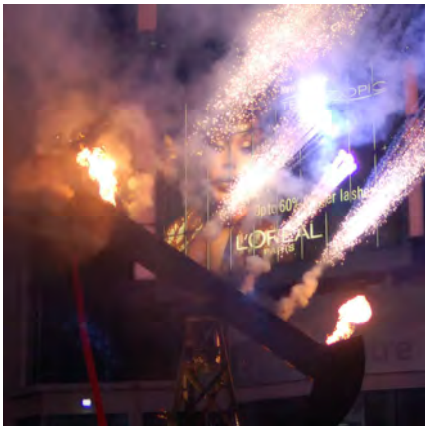

The Aviator is a homage to one of our group's favorite movies - Mad Max. This is the previously untold story of the gyro captain and his travels through his surreal post apocalyptic world.

As with most stories that takes place after some unspecified cataclysmic event the characters are desperate yet heroic. Their focus is on food, water, shelter and in this case, above all else – FUEL! It is the Aviators' quest for fuel that takes him directly to the doorstep of his enemy, the Oil Baroness. The Oil Baroness is the keeper of the fuel (ultimate power) and the owner of the one last functioning oil derrick. She has enslaved an army of misfits to do her work and a legion of guards protect her oil. Can our Aviator talk her out of a little fuel? Watch this classic story of good versus evil unravel and go spectacularly out of control.

SHOW HIGHLIGHTS

- •50-Minute Long Seamless Story-line
- •Stage & Street Based Theatrical Performance
- •Processional (in the audience) Performances
- •Aerial Dance Trapeze
- •Pedal Powered Pyro Fueled Gyro Copter
- •30' Tall Fire Spewing Oil Derrick (oil pump that acts like a huge teeter-totter)
- •Stilt Walking Bad Guys - The 'Guards'
- •Aerial 'Birds' Suspended Up To 40' in the Air
- •Proximate and High Elevation Pyrotechnic Effects
- •Oil Drum Drummers
- •Pyro Stunt Rappelling (if possible)
- •Live Musicians